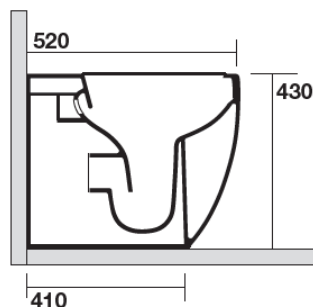

90 art.
900102
Supplied as standard