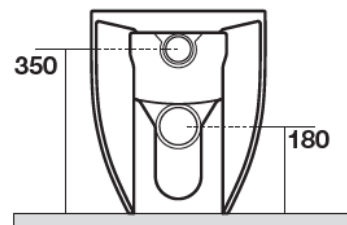

Code - FLO-PED-NR

Includes:

311201 Flo Pan

318701 Flo "Standard" Soft Close Seat

90mm S Trap Connector

Optional Seat:

319101 Flo "Slim" Soft Close Seat (pictured)

Suitable for use with all
TECE Floor Mount Cisterns

Manufactured in Italy
2 Years Warranty

90 art.
900102
Supplied as standard