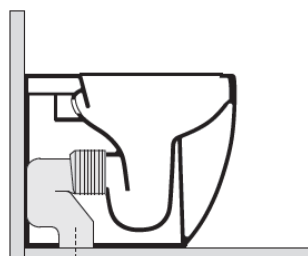

170 art.
7619
Optional Extra

Proudly imported and distributed by
Gro Agencies Pty Ltd
Unit 2 / 37 Howe St, Osborne Park, WA, 6017
P 08 9446 3288 E info@groagencies.com.au W www.groagencies.com.au