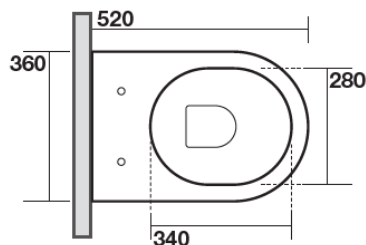

Code - FLO-PED-NR

Includes:

311201 Flo Pan

318701 Flo "Standard" Soft Close Seat

90mm S Trap Connector

Optional Seat:

319101 Flo "Slim" Soft Close Seat (pictured)

Suitable for use with all
TECE Floor Mount Cisterns

Manufactured in Italy
2 Years Warranty

90 art.
900102
Supplied as standard