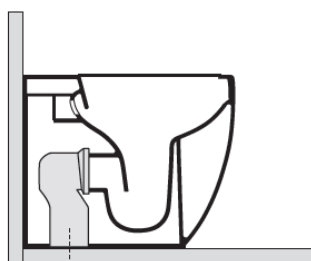

Code - FLO-PED-NR

Includes:

311201 Flo Pan

318701 Flo "Standard" Soft Close Seat

90mm S Trap Connector

Optional Seat:

319101 Flo "Slim" Soft Close Seat (pictured)

Suitable for use with all
TECE Floor Mount Cisterns

Manufactured in Italy
2 Years Warranty

90 art.
900102
Supplied as standard